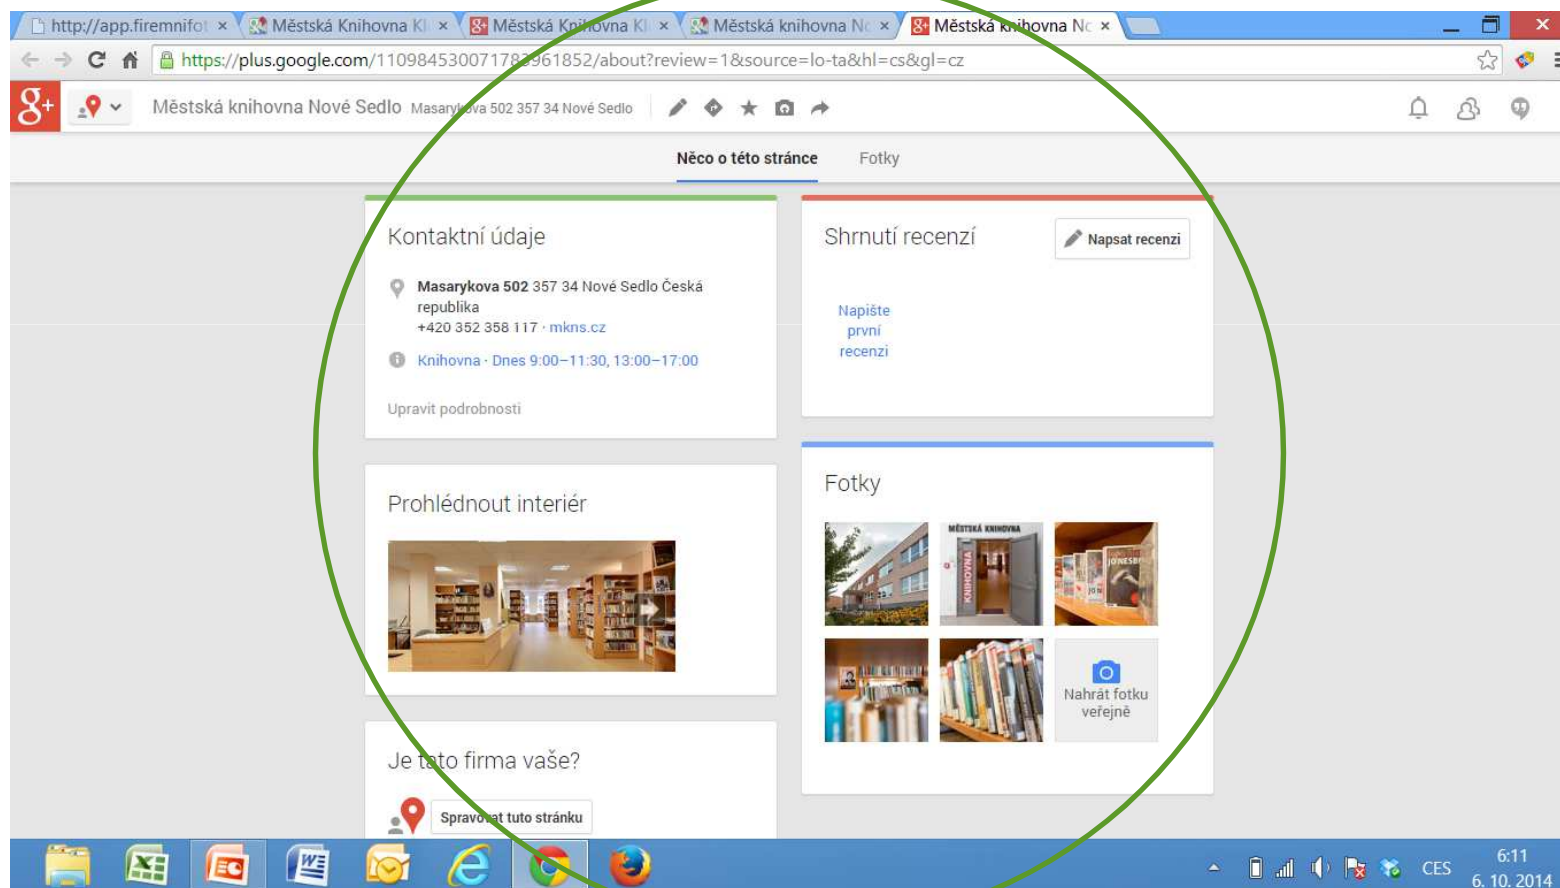

Podívejte se na fotky Prohlédnout interiér

6:03
6. 10. 2014

MAPY GOOGLE

MAPY GOOGLE

GOOGLE +

The screenshot shows a Google+ business page for 'Městská knihovna Kladno'. The page is viewed in a browser window with the address bar showing a Google+ profile URL. The main content area is circled in green and contains the following sections:

The browser's taskbar at the bottom shows the date and time as 6:10 on 6. 10. 2014.

GOOGLE +

2D FOTOGRAFIE

The screenshot shows a web browser window with multiple tabs. The active tab is Google Maps, displaying a location in Nové Sedlo. The business listing for 'Městská knihovna Nové Sedlo' is visible on the left. The listing includes the address 'Masarykova 502, 357 34 Nové Sedlo', the website 'mkns.cz', and phone number '352 358 117'. Below the listing is a photo gallery with three thumbnails: 'Prohlédnout interier', 'Street View', and 'Fotky: 21'. The 'Fotky: 21' thumbnail is circled in green. The map shows the location of the library, with nearby streets like 'Masarykova' and 'Loučky'. The Windows taskbar at the bottom shows the date and time as 6:14 on 6. 10. 2014.