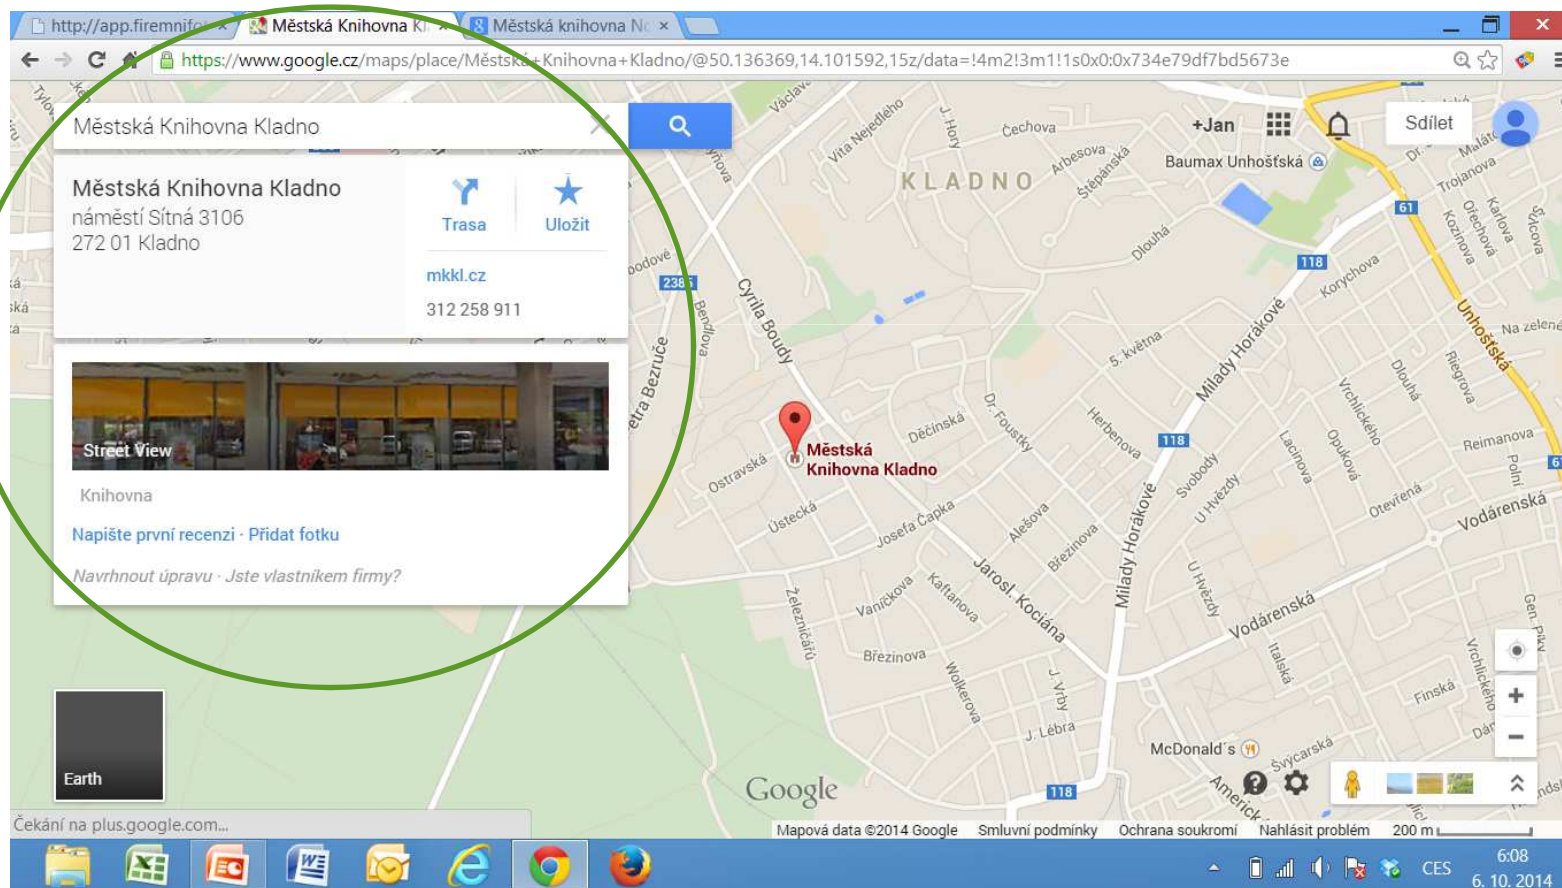

Podívejte se na fotky Prohlédnout interiér

6:03
6. 10. 2014

MAPY GOOGLE

MAPY GOOGLE

GOOGLE +

The screenshot shows a Google+ business page for 'Městská knihovna Kladno'. The page is viewed in a browser window with the address bar showing a Google+ profile URL. The main content area is circled in green and contains the following sections: