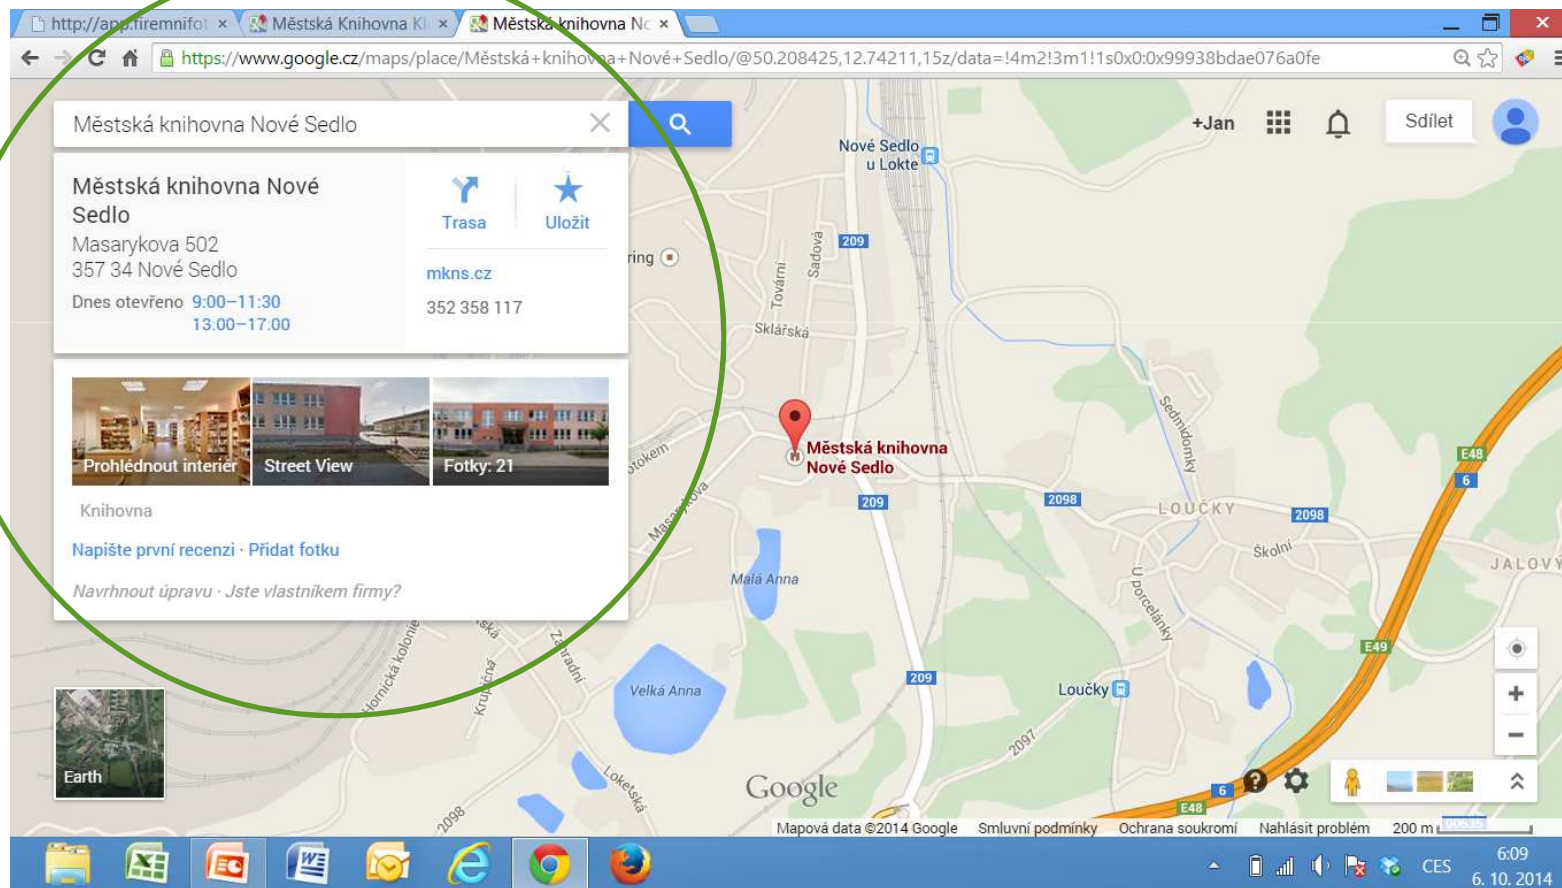

MAPY GOOGLE